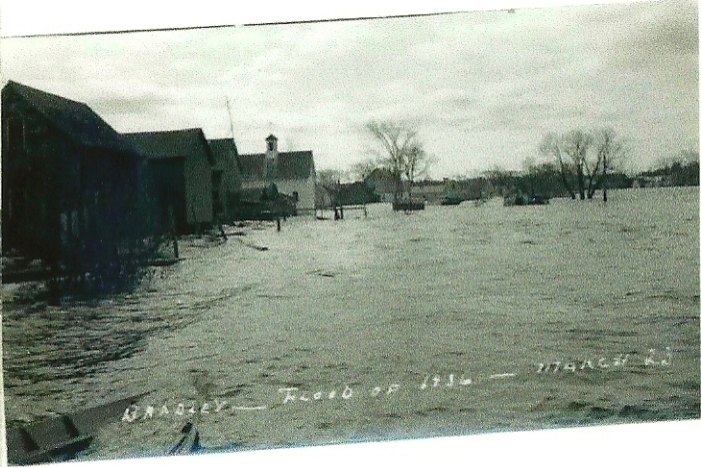

BRADLEY — FLOOD OF 1936 — MARCH 23

BRADLEY — FLOOD OF 1936 — MARCH 23

BRADLEY — FLOOD OF 1936 — MARCH 23

BRADLEY — FLOOD OF 1936 — MARCH 23

BRADLEY — FLOOD OF 1936 — MARCH 23

BRADLEY — FLOOD OF 1936 — MARCH 23

Bradley Me May 2 1923

440VS

15-

Main St Bradley Me May 2 1923

18
MAY 2 1923

BRADLEY — FLOOD OF 1936 — MARCH 23

BRADLEY — FLOOD OF 1936 — MARCH 23

BRADLEY — FLOOD OF 1936 — MARCH 23

BRADLEY — FLOOD OF 1936 — MARCH 23

BRADLEY — FLOOD OF 1936 — MARCH 23

BRADLEY — Flood of 1936 — MARCH 23

BRADLEY — FLOOD OF 1936

MARCH 23

BRADLEY — FLOOD OF 1936 — MARCH 23

BRADLEY — FLOOD OF 1936 — MARCH 23

BRADLEY — Flood of 1936 — MARCH 23

7000 1/2 - FLOODING - 11/10/20 1918

MAIN ST BRADLEY ME. 105.

BRADLEY — FLOOD OF 1936 — MARCH 23