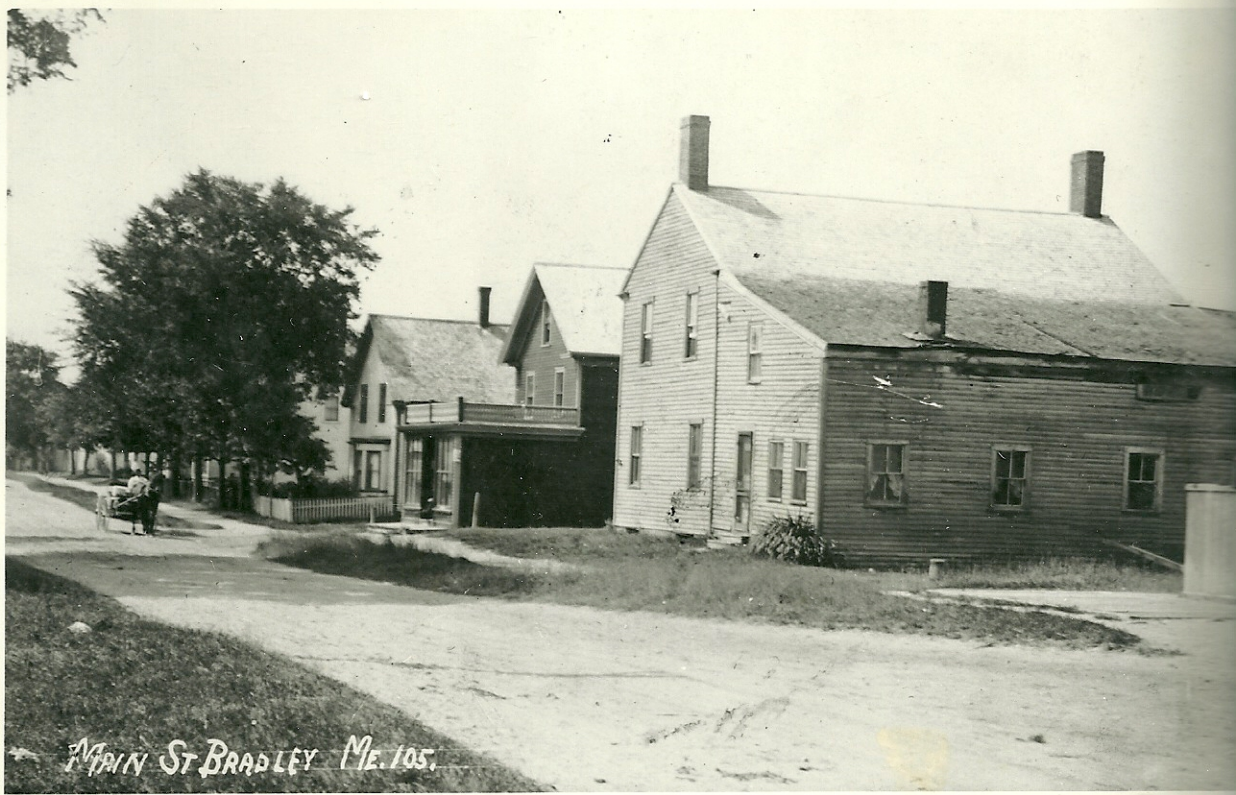

BRADLEY — Flood of 1936 — MARCH 23

7000 1/2 - FLOODING - 11/10/20 1918

MAIN ST BRADLEY ME. 105.

BRADLEY — FLOOD OF 1936 — MARCH 23